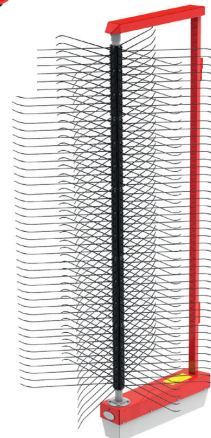

REDpulse

Pneumatic Defoliation

AGRO *selection*

Your best choice in modern technics

REDpulse Duo

Pneumatic Defoliation for Apple Orchards

REDpulse Duo pre-harvest for best colouring of your apples

- Increased light % temperature exposure
- A more compact harvest window
- Even coloration
- No. Of pickings reduced
- Picking performance improved
- Better Packout & Grading
- Performance: 2180 – 3025 m² / h
- Front attached – best view
- Deep impact to inside tree by pulsating air flow
- Fruit Tec closed **2 x 2** rotor system
- Can carry all Fruit Tec Modules (defoliation, pruning, thinning)
- Quick-change tube system

thinning unit
EdDa

defoliation unit
REDpulse Duo

Attachment of all Fruit Tec tools is possible, including **ESM Double knives system**, rotating pruning system and thinning tools **EdDa**. Vertical units are available as 200-250-300 cm versions. **REDpulse Flex** - is available for high orchards.

Your Fruit Tec APP: the orchard can be marked, working data can be recorded Via Tablet App and Touchscreen plus Handjoystick you can navigate and control **REDpulse** easily

Perfect colouring after **REDpulse** defoliation

The ergonomically shaped and closed rotor head prevents from tearing off fruits and fruit scratches by touching rotating parts.

Hydraulic Comfort connection: pressure and a pressureless return. No extra controllers required. Connect machine to tablet or phone and go.