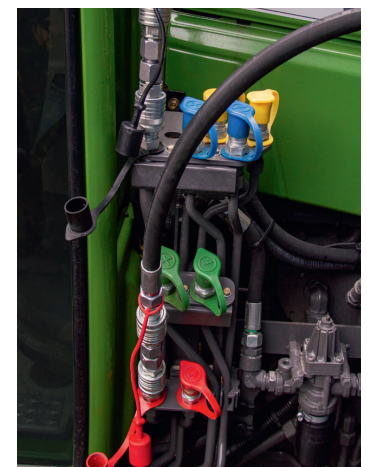

thinning unit
EdDa

defoliation unit
REDpulse Duo

Attachment of all Fruit Tec tools is possible, including **ESM Double knives system**, rotating pruning system and thinning tools **EdDa**. Vertical units are available as 200-250-300 cm versions. **REDpulse Flex** - is available for high orchards.

Your Fruit Tec APP: the orchard can be marked, working data can be recorded Via Tablet App and Touchscreen plus Handjoystick you can navigate and control **REDpulse** easily

Perfect colouring after **REDpulse** defoliation

The ergonomically shaped and closed rotor head prevents from tearing off fruits and fruit scratches by touching rotating parts.

Hydraulic Comfort connection: pressure and a pressureless return. No extra controllers required. Connect machine to tablet or phone and go.