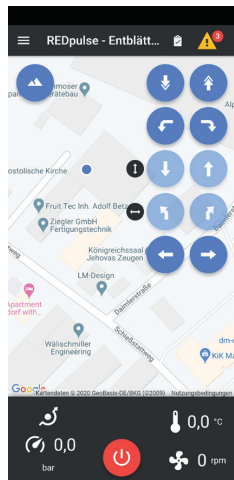

REDpulse

Pneumatic Defoliation

AGRO *selection*

Your best choice in modern technics

REDpulse Duo

Pneumatic Defoliation for Apple Orchards

REDpulse Duo pre-harvest for best colouring of your apples

- Increased light % temperature exposure
- A more compact harvest window
- Even coloration
- No. Of pickings reduced
- Picking performance improved
- Better Packout & Grading
- Performance: 2180 – 3025 m² / h
- Front attached – best view
- Deep impact to inside tree by pulsating air flow
- Fruit Tec closed **2 x 2** rotor system
- Can carry all Fruit Tec Modules (defoliation, pruning, thinning)
- Quick-change tube system

thinning unit
EdDa

defoliation unit
REDpulse Duo

Attachment of all Fruit Tec tools is possible, including **ESM Double knives system**, rotating pruning system and thinning tools **EdDa**. Vertical units are available as 200-250-300 cm versions. **REDpulse Flex** - is available for high orchards.

Your Fruit Tec APP: the orchard can be marked, working data can be recorded Via Tablet App and Touchscreen plus Handjoystick you can navigate and control **REDpulse** easily

Perfect colouring after **REDpulse** defoliation

The ergonomically shaped and closed rotor head prevents from tearing off fruits and fruit scratches by touching rotating parts.

Hydraulic Comfort connection: pressure and a pressureless return. No extra controllers required. Connect machine to tablet or phone and go.