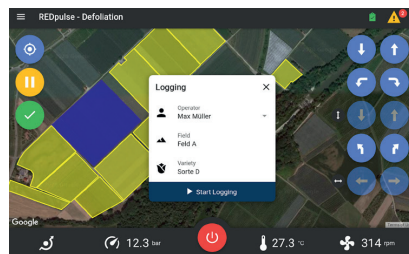

thinning unit
EdDa

defoliation unit
REDpulse Duo

Attachment of all Fruit Tec tools is possible, including **ESM Double knives system**, rotating pruning system and thinning tools **EdDa**. Vertical units are available as 200-250-300 cm versions. **REDpulse Flex** - is available for high orchards.

Your Fruit Tec APP: the orchard can be marked, working data can be recorded Via Tablet App and Touchscreen plus Handjoystick you can navigate and control **REDpulse** easily

Perfect colouring after **REDpulse** defoliation

The ergonomically shaped and closed rotor head prevents from tearing off fruits and fruit scratches by touching rotating parts.

Hydraulic Comfort connection: pressure and a pressureless return. No extra controllers required. Connect machine to tablet or phone and go.

Operation height:
Operation depth:
Working pressure:
Tractor speed:
Rotor / Nozzles:
HP required

570 mm - 1.210 mm (0°-90°)
400 mm - 600 mm
0,6 bar - 0,8 bar (adjustable)
1,8 km/h - 2,5 km/h
2 Rotor x 2 Nozzles
55 kW (75 HP)